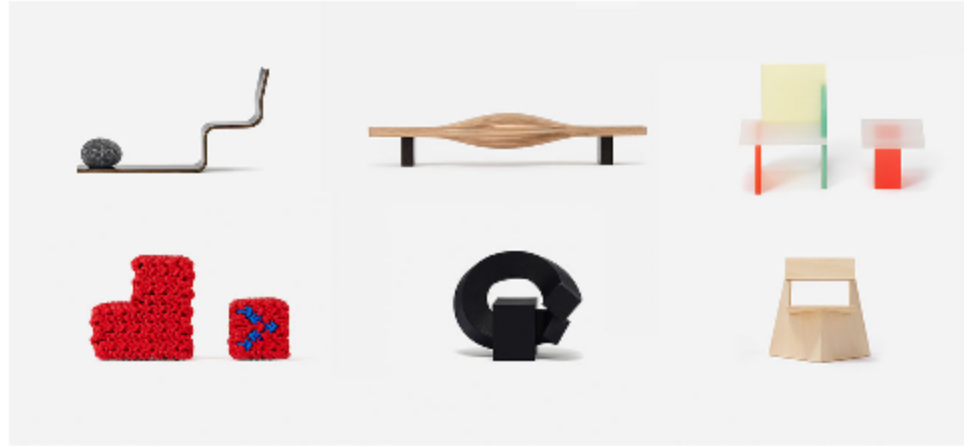

L E E J E O N G W O O

02.

F R O N T - E N D

세부 디자인

L E E J E O N G W O O

EXHIBITION

LOCAL
EVENT
SPACE
STAGE

EXHIBITION

MINIATURE FURNITURE COLLECTION

2018 Cloudy Whaling

2019 Big Bow

2020 Red, Scapula

ARTIST

2021 V. Glass

2022 Wood, Hand

2023 Owl, Pyrograph

LEEUM STORE

LOGIN

EVENT

SPACE

SEARCH

LEEUM

SIDE MENU

color - #000